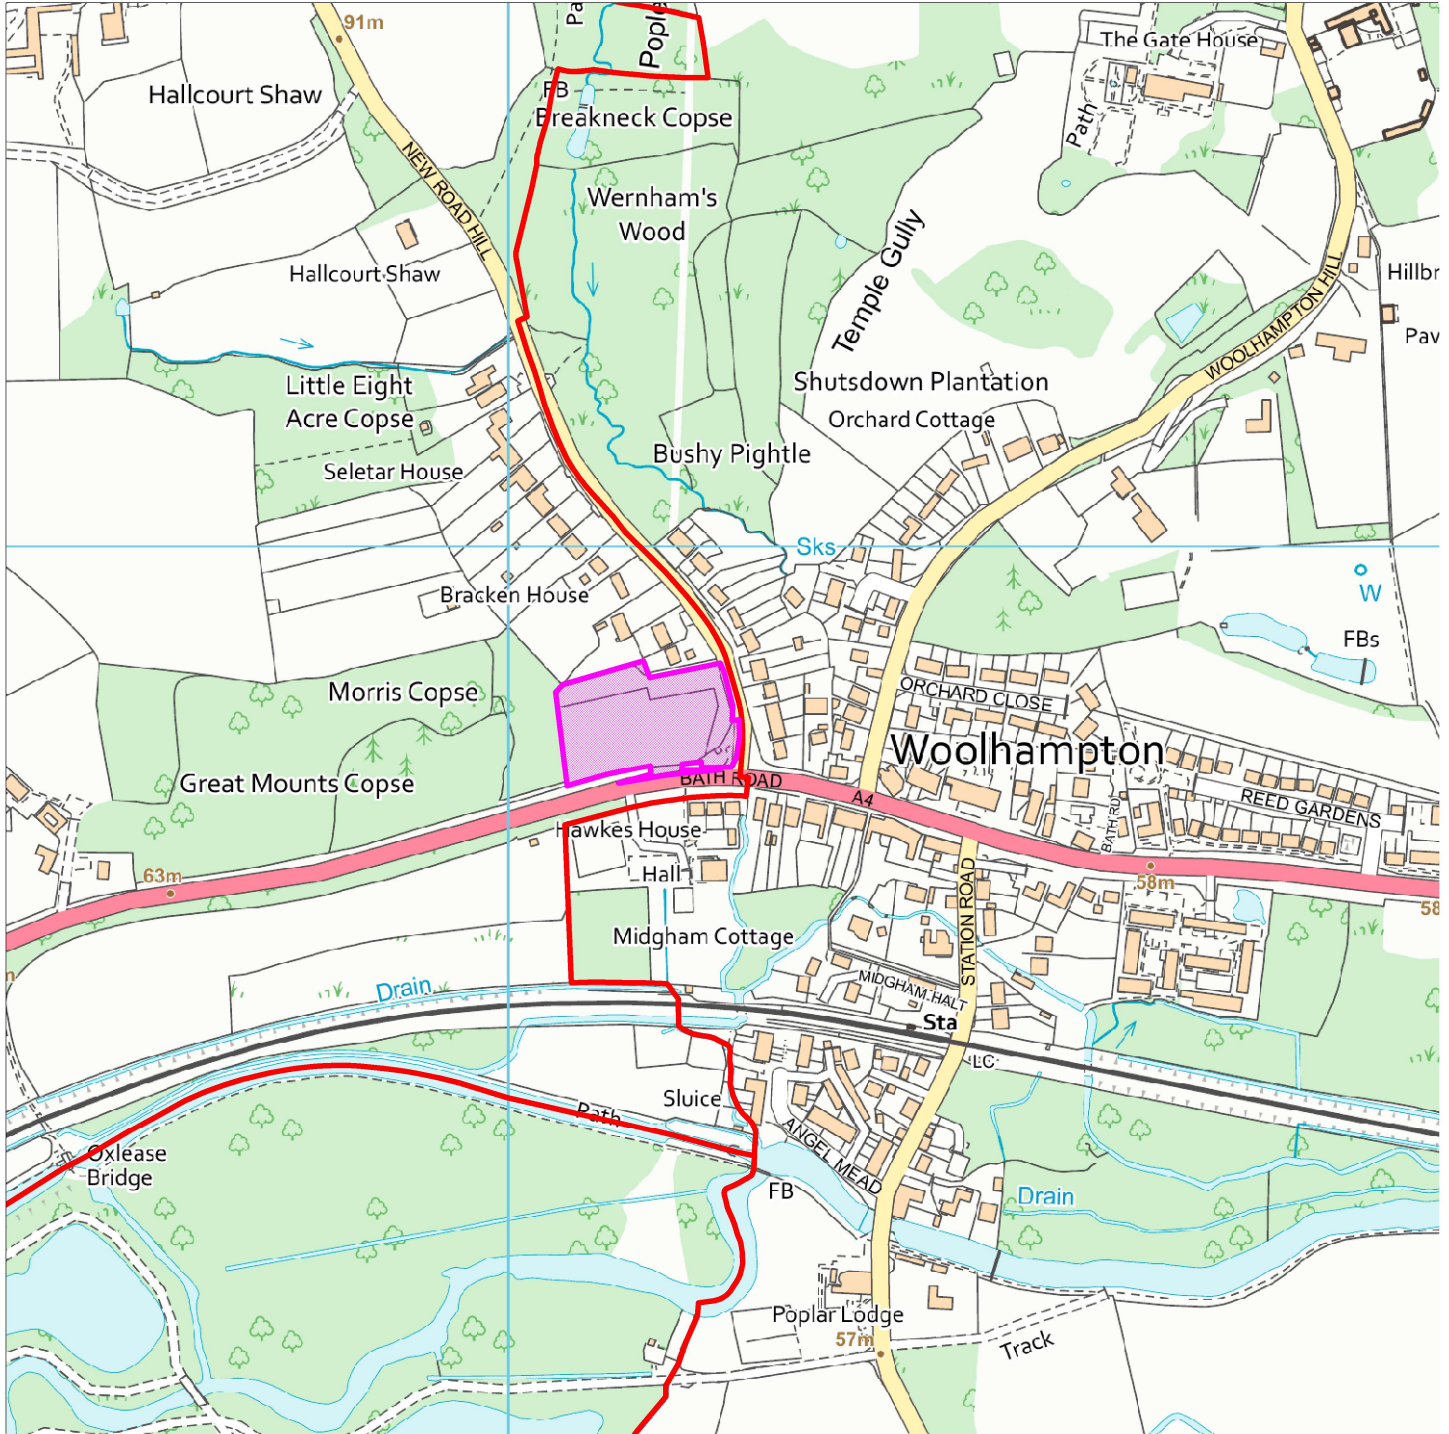

Land At Junction With Bath Road, New Road Hill, Midgham

Map Centre Coordinates :

Scale : 1:5357

Reproduced from the Ordnance Survey map with the permission of the Controller of Her Majesty's Stationery Office © Crown Copyright 2003.

Unauthorised reproduction infringes Crown Copyright and may lead to prosecution or civil proceedings .

Organisation	West Berkshire Council
Department	
Comments	Not Set
Date	25 March 2024
SLA Number	0100024151